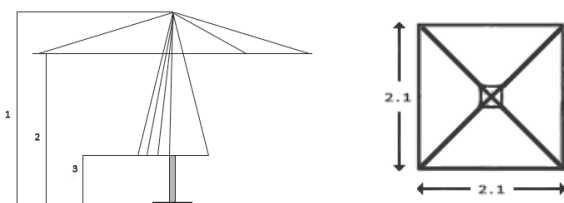

Laminated bamboo hub and runner with stainless steel brackets and bolts.

Pole size: 38mm, laminated bamboo.

Rib size: 28 x 20mm bamboo ribs.

Stay size: 28 x 20mm bamboo ribs.

Metal fittings: all metal fittings including screw bolts made from 304 stainless steel.

1	Total height	2.75m
2	Open height	2.13m
3	Closed height	1.10m
4	Canopy size	2.1m