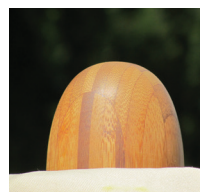

2.1m Square Levante

Finials -

Smooth, rounded bamboo finial, designed to complete the natural wooden bamboo look.

Ribs

Laminated bamboo ribs with stainless steel bolts to make it easy to replace parts.

Hub and Runner

Laminated bamboo hub and runner with stainless steel brackets and bolts.

Pole size: 38mm, laminated bamboo.

Rib size: 28 x 20mm bamboo ribs.

Stay size: 28 x 20mm bamboo ribs.

Metal fittings: all metal fittings including screw bolts made from 304 stainless steel.

Levante range: 3 year guarantee for commercial use.

Cleat double pulley system

The rope locks into the cleat when the canopy is raised. The double pulley system makes the canopy easy to raise.

Rib ends

We use stainless steel rib ends with an insert nut and stainless steel bolt to fix the end of the cover for extra strength and clean lines.