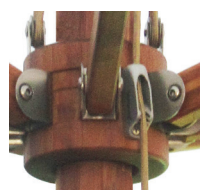

2.1m Square Levante

Finials -

Smooth, rounded bamboo finial, designed to complete the natural wooden bamboo look.

Ribs

Laminated bamboo ribs with stainless steel bolts to make it easy to replace parts.

Hub and Runner

Laminated bamboo hub and runner with stainless steel brackets and bolts.

Pole size: 38mm, laminated bamboo.

Rib size: 28 x 20mm bamboo ribs.

Stay size: 28 x 20mm bamboo ribs.

Metal fittings: all metal fittings including screw bolts made from 304 stainless steel.

Levante range: 3 year guarantee for commercial use.

Cleat double pulley system

The rope locks into the cleat when the canopy is raised. The double pulley system makes the canopy easy to raise.

Rib ends

We use stainless steel rib ends with an insert nut and stainless steel bolt to fix the end of the cover for extra strength and clean lines.