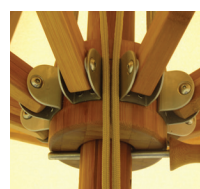

2.1m Square Levante

Finials -

Smooth, rounded bamboo finial, designed to complete the natural wooden bamboo look.

Ribs

Laminated bamboo ribs with stainless steel bolts to make it easy to replace parts.

Hub and Runner

Laminated bamboo hub and runner with stainless steel brackets and bolts.

Pole size: 38mm, laminated bamboo.

Rib size: 28 x 20mm bamboo ribs.

Stay size: 28 x 20mm bamboo ribs.

Metal fittings: all metal fittings including screw bolts made from 304 stainless steel.

Levante range: 3 year guarantee for commercial use.

Cleat double pulley system

The rope locks into the cleat when the canopy is raised. The double pulley system makes the canopy easy to raise.

Rib ends

We use stainless steel rib ends with an insert nut and stainless steel bolt to fix the end of the cover for extra strength and clean lines.