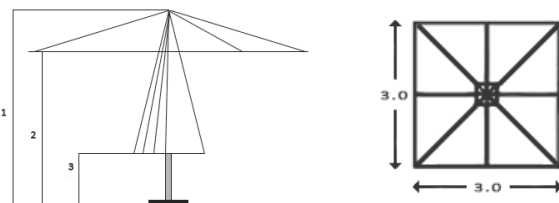

Rib ends
We use stainless steel rib ends with an insert nut and stainless steel bolt to fix the end of the cover for extra strength and clean lines.

Pole size: 58mm, laminated bamboo.

Rib size: 35 x 20mm bamboo ribs.

No of Ribs: 8

Stay size: 35 x 20mm bamboo ribs.

Metal fittings: all metal fittings including screw bolts made from 304 stainless steel.

Levante range: 3 year guarantee for commercial use.

1	Total height	3.00m
2	Open height	2.13m
3	Closed height	0.76m
4	Canopy size	2.5x3.5m