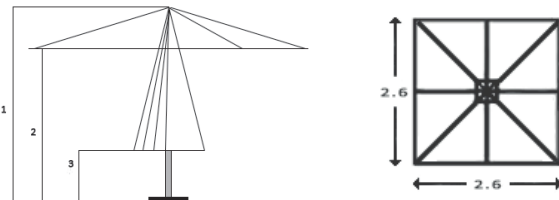

### Rib ends

We use stainless steel rib ends with an insert nut and stainless steel bolt to fix the end of the cover for extra strength and clean lines.

**Pole size:** 48mm, laminated bamboo.

**Rib size:** 28 x 20mm bamboo ribs.

**Stay size:** 28 x 20mm bamboo ribs.

**Metal fittings:** all metal fittings including screw bolts made from 304 stainless steel.

**Levante range:** 3 year guarantee for commercial use.

1	Total height	2.9m
2	Open height	2.1m
3	Closed height	0.86m
4	Canopy size	2.6m