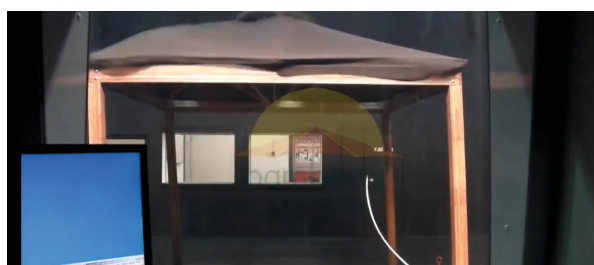

Hub and Runner

Laminated bamboo hub and runner with stainless steel brackets and bolts.

1	Total height	3.40m
2	Frame height	2.1m
3	Post spacing	2.8 x 3.8m
4	No of ribs	8