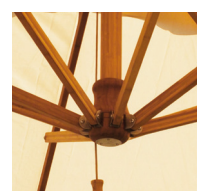

Hub and Runner

Laminated bamboo hub and runner with stainless steel brackets and bolts.