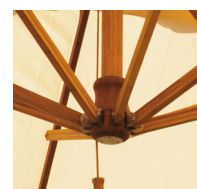

3.0m Square Alize

Posts

Laminated bamboo posts with stainless steel bolts for easy assembly and long life.

Canopy Bracket

This makes easy to remove the canopy to store it if needed.

Curtains

Gazebo curtains are a decorative addition that provide shade from the sun, privacy, and protection from the rain when needed.

Material frame: The pole, posts, ribs, hub runner and finial are all made using the laminated bamboo.

Metal fittings: All metal brackets are made from galvanized steel which is then powder coated. All screw and bolts made from 304 stainless steel.

Alize range: 3 year guarantee for commercial use.

Wind tunnel tested: up to 126 km/h

Bottom brackets

Gazebo brackets can be fixed to granite bases or bolted directly to the ground.

Roof

We recommend *Spuncrylic* fabric canopy to withstand all the elements. 12 colours available.

Hub and Runner

Laminated bamboo hub and runner with stainless steel brackets and bolts.

1	Total height	3.20m
2	Frame height	2.1m
3	Post spacing	2.8m
4	No of ribs	8