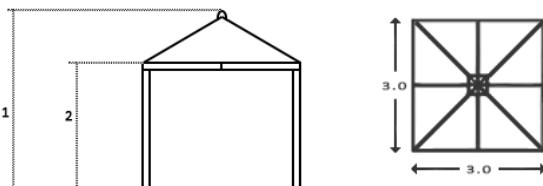

Hub and Runner

Laminated bamboo hub and runner with stainless steel brackets and bolts.

1	Total height	3.20m
2	Frame height	2.1m
3	Post spacing	2.8m
4	No of ribs	8