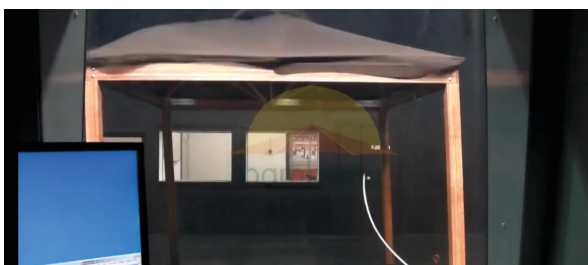

3.0m Square Alize

Posts

Laminated bamboo posts with stainless steel bolts for easy assembly and long life.

Canopy Bracket

This makes easy to remove the canopy to store it if needed.

Curtains

Gazebo curtains are a decorative addition that provide shade from the sun, privacy, and protection from the rain when needed.

Material frame: The pole, posts, ribs, hub runner and finial are all made using the laminated bamboo.

Metal fittings: All metal brackets are made from galvanized steel which is then powder coated. All screw and bolts made from 304 stainless steel.

Alize range: 3 year guarantee for commercial use.

Wind tunnel tested: up to 126 km/h

Bottom brackets

Gazebo brackets can be fixed to granite bases or bolted directly to the ground.

Roof

We recommend *Spuncrylic* fabric canopy to withstand all the elements. 12 colours available.

Hub and Runner

Laminated bamboo hub and runner with stainless steel brackets and bolts.

1	Total height	3.20m
2	Frame height	2.1m
3	Post spacing	2.8m
4	No of ribs	8