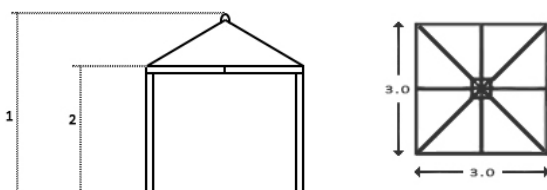

Hub and Runner

Laminated bamboo hub and runner with stainless steel brackets and bolts.

1	Total height	3.20m
2	Frame height	2.1m
3	Post spacing	2.8m
4	No of ribs	8