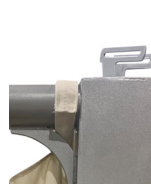

3.0m Square Hurricane Alize

Material frame: The pole, posts, ribs, hub runner and finial are all made using aluminium.

Metal fittings: All metal brackets are made from galvanized steel which is then powder coated. All screw and bolts made from 304 stainless steel.

Alize range: 3 year guarantee for commercial use.

Wind tunnel tested: up to 126 km/h

Posts

Aluminium posts with stainless steel bolts for easy assembly and longlife.

Canopy Bracket

This makes easy to remove the canopy to store it if needed.