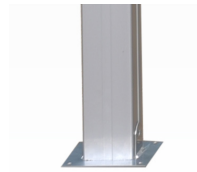

3.0m Square Hurricane Alize

Material frame: The pole, posts, ribs, hub runner and finial are all made using aluminium.

Metal fittings: All metal brackets are made from galvanized steel which is then powder coated. All screw and bolts made from 304 stainless steel.

Alize range: 3 year guarantee for commercial use.

Wind tunnel tested: up to 126 km/h

Posts

Aluminium posts with stainless steel bolts for easy assembly and longlife.

Canopy Bracket

This makes easy to remove the canopy to store it if needed.

Curtains

Gazebo curtains are a decorative addition that provide shade from the sun, privacy, and protection from the rain when needed.

Bottom brackets

The feet at the bottom of the posts can be fixed to any surface using bolts, screws, pegs or our concrete filled bamboo bases.